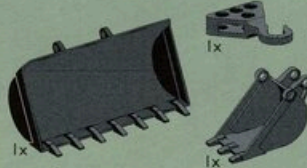

N. #5272 Cylinder Motor
9 pieces. \$2.99

O. #5284 Loading Grabs
3 pieces. \$3.99

P. #5294 Toggle Joints & Connectors
60 pieces. \$3.99

Q. #5201 Angle Pieces
20 pieces. \$3.99

R. #8720 Power Pack 54 pieces. \$35.99
Requires 6 AA batteries-not included.